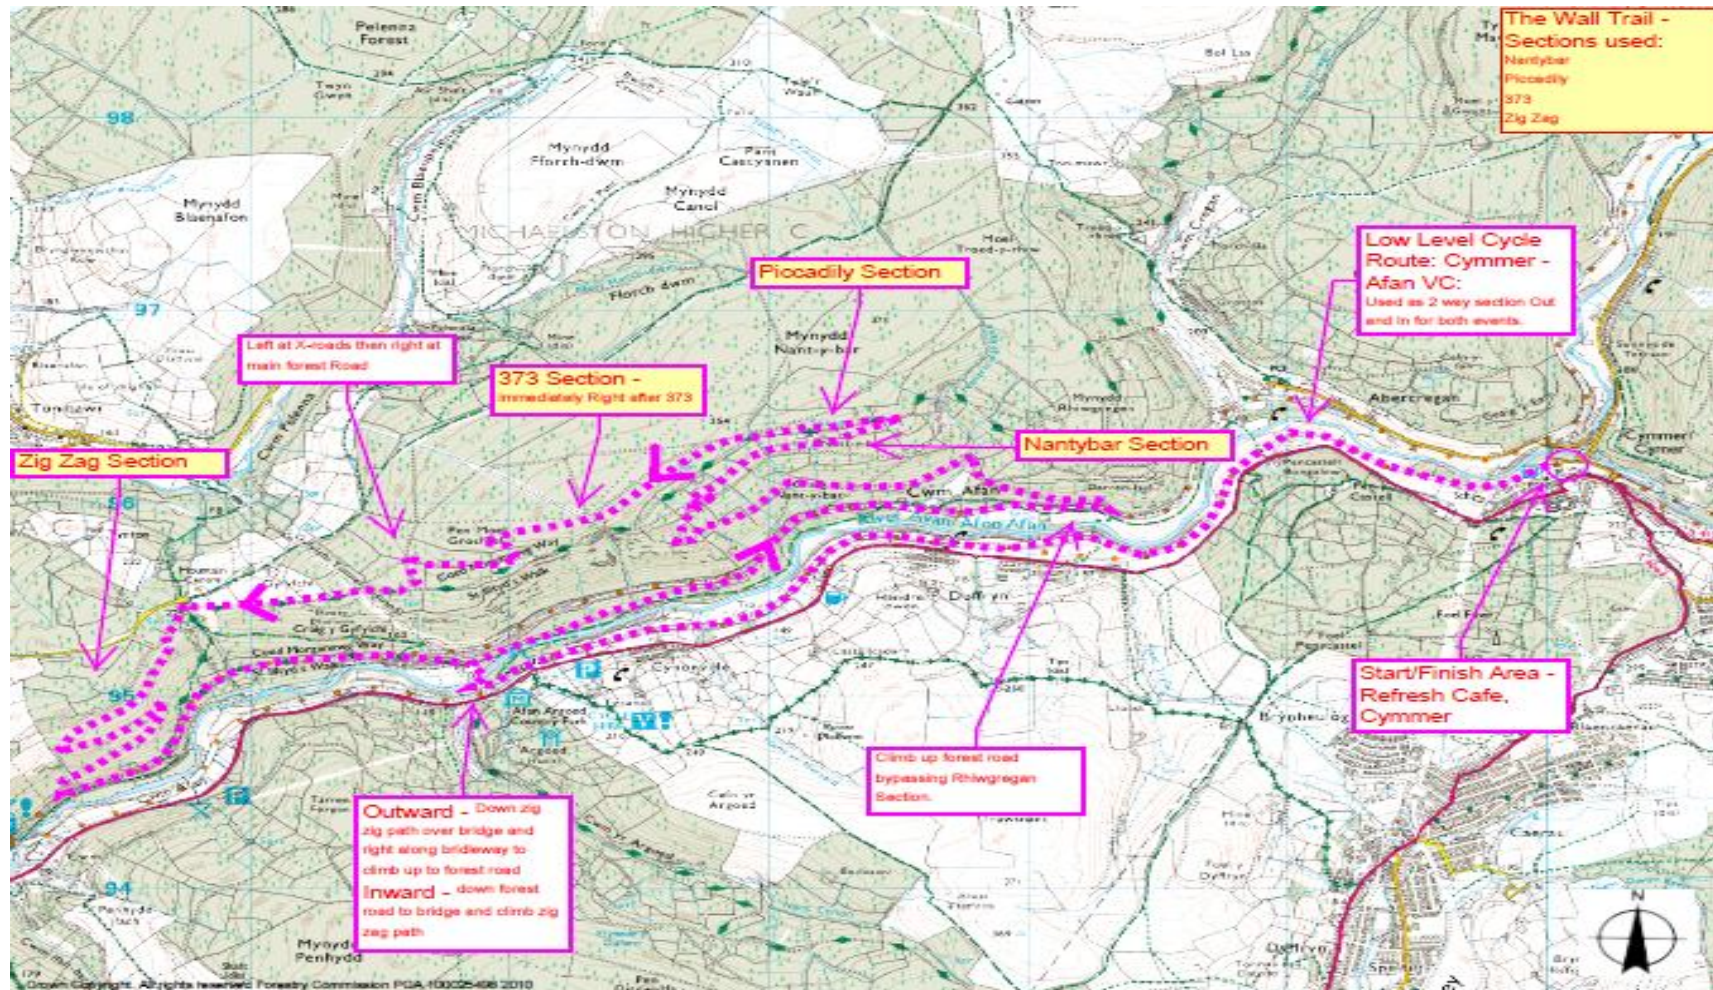

# Full Bike Map

Please note the route now takes the old Wall decent down a rough fire track. The novice route follows the full route until the turn point prior the turn off to the forest.

# Run Route 3k Loop

1 x lap novice – 2x laps Full

# Route from Pool to Transition