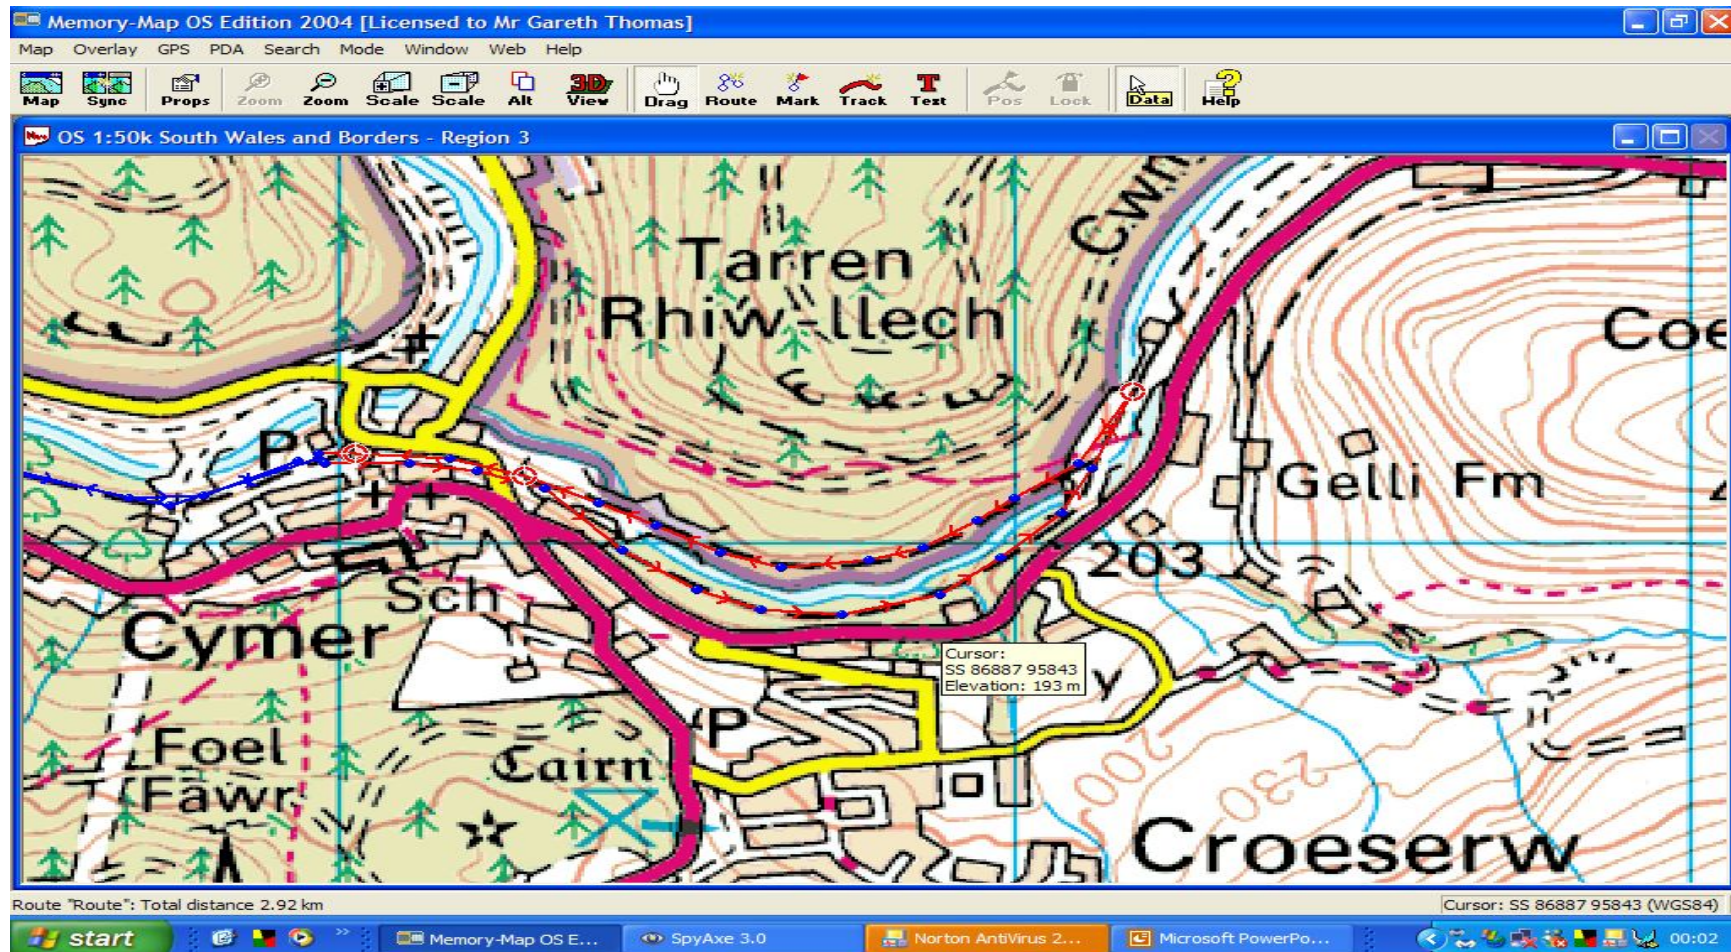

# Full Bike Map

Please note the route now takes the old Wall decent down a rough fire track. The novice route follows the full route until the turn point prior the turn off to the forest.

# Run Route 3k Loop

1 x lap novice – 2x laps Full

# Route from Pool to Transition